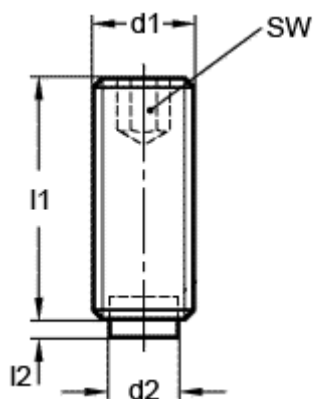

# Data Sheet

Article number: 20930680A1

Description: E+G Grub screw, st. steel  
GN 913.5-M12-32-MS

## Measures

---

$d1 = M12$

$d2 = 10.0$

$l1 = 32$

$l2 = 2.0$

$SW = 6.0$